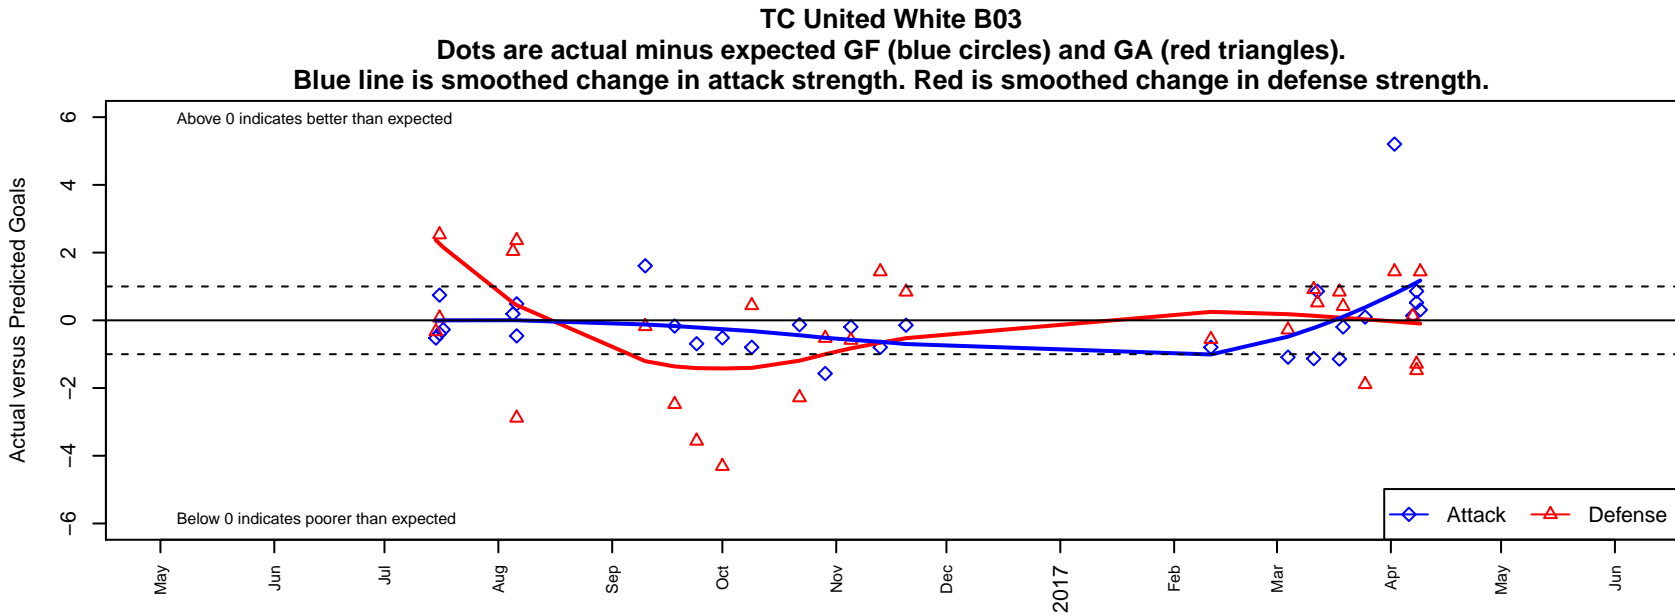

TC United White B03

Thurston County United
 Lacey, WA
 B03 total strength=735
 attack=1.15 defense=0.55
 fall league = PSPL Copa U14
 spr league = Spr PSPL Copa U14
 notes= Carlton 2014-5; Cortez 2016

alt names used:
 TC United B03 White Cortez
 TC United B03 White
 TC United B03 White-Cortez
 TC United B03 White-Carlton/Anthony
 TC UNITED B03 WHITE-CARLTON (WA)

Venues played:
 2016 KITG BU14 Green
 2016 Dungeness Cup BU14 Olympic
 2016 PSPL Copa U14
 2016 Spr PSPL Copa U14
 2016 WA Cup U14 Bronze U14

**attack and defense variance (black dot)
relative to other teams
and top 10 in region**