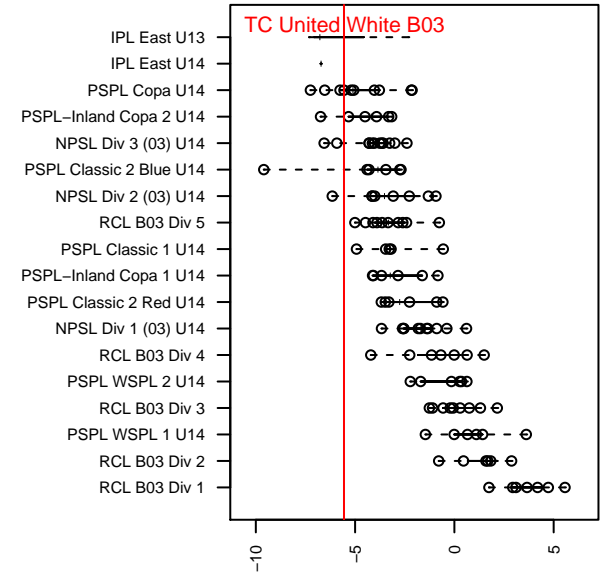

**attack and defense rating
relative to others at age
and all opponents in last 13 months**